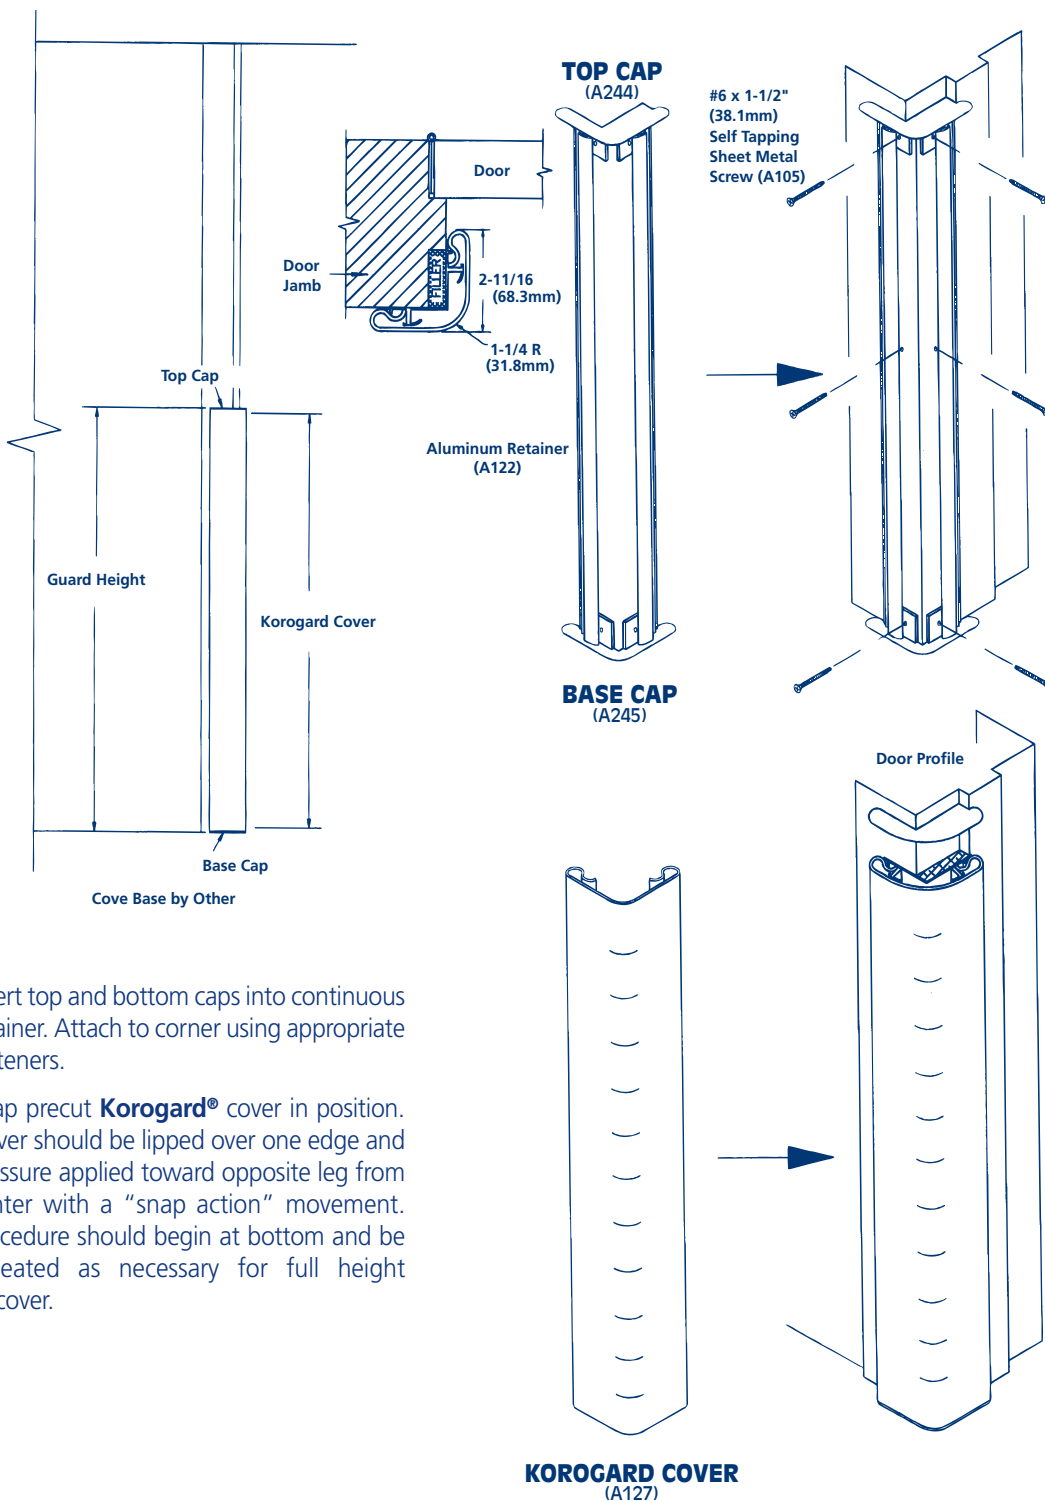

Door & Door Frame Protection

KOROSEAL Wall Protection Systems Korogard® F360 Door Frame Guard

KOROGARD®
WALL PROTECTION SYSTEMS