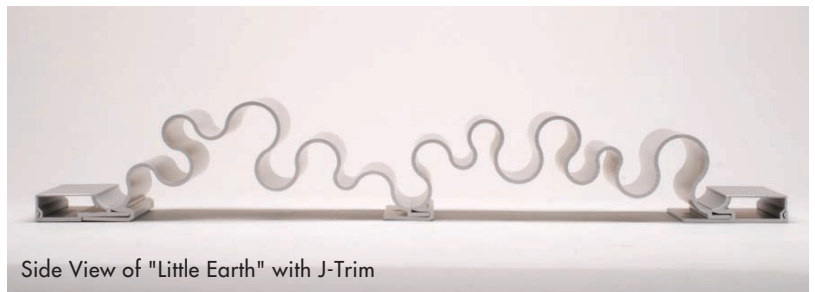

ADD A NEW DIMENSION

with Gage 78 Earth Metal™ Dimensional Surfacing

Earth Metal™ is a highly dimensional and extremely durable architectural surfacing designed for use as feature walls, columns, elevator interiors, ceilings and other innovative architectural applications. Earth Metal products are made from 66% recycled aluminum, and come in a wide variety of designs and finishes which are suitable for both interior and exterior use. This brand new, state-of-the-art product is truly unlike anything you've ever seen before.

Visit us online at gage78.com to learn more.

"Metal Valley" in custom anodized Copper finish

"Little Earth" in Nickel Pearl finish

Side View of "Little Earth" with J-Trim

KOROSEAL
Interior Products

koroseal.com