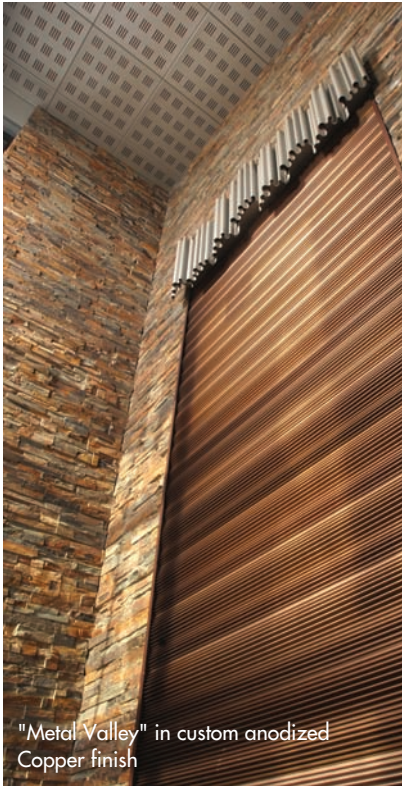

## with Gage 78 Earth Metal™ Dimensional Surfacing

Earth Metal™ is a highly dimensional and extremely durable architectural surfacing designed for use as feature walls, columns, elevator interiors, ceilings and other innovative architectural applications. Earth Metal products are made from 66% recycled aluminum, and come in a wide variety of designs and finishes which are suitable for both interior and exterior use. This brand new, state-of-the-art product is truly unlike anything you've ever seen before.

Visit us online at [gage78.com](http://gage78.com) to learn more.

"Metal Valley" in custom anodized Copper finish

"Little Earth" in Nickel Pearl finish

Side View of "Little Earth" with J-Trim

**KOROSEAL**  
Interior Products