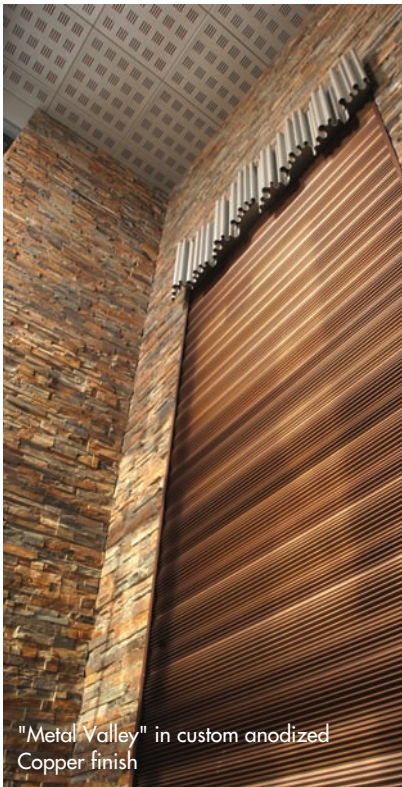

ADD A NEW DIMENSION

with Gage 78 Earth Metal™ Dimensional Surfacing

Earth Metal™ is a highly dimensional and extremely durable architectural surfacing designed for use as feature walls, columns, elevator interiors, ceilings and other innovative architectural applications. Earth Metal products are made from 66% recycled aluminum, and come in a wide variety of designs and finishes which are suitable for both interior and exterior use. This brand new, state-of-the-art product is truly unlike anything you've ever seen before.

Visit us online at gage78.com to learn more.

"Metal Valley" in custom anodized Copper finish

"Little Earth" in Nickel Pearl finish

Side View of "Little Earth" with J-Trim

KOROSEAL
Interior Products

koroseal.com