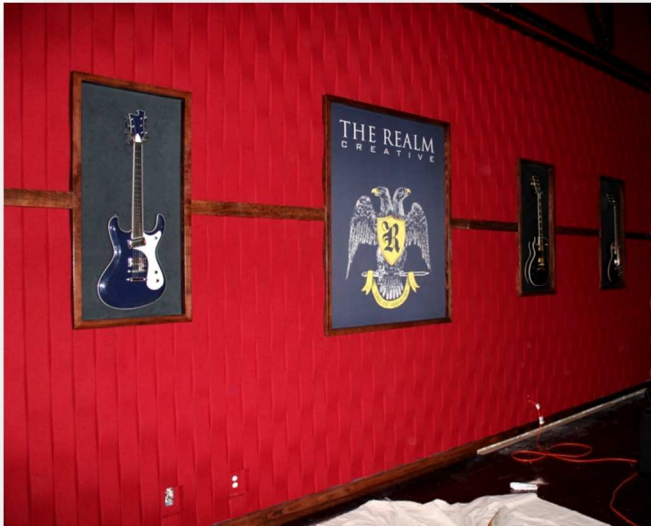

Custom Designed Acoustical Solutions

When Beauty and Function Conspire...

Sound Designs Performance Art™ Series

Koroseal Sound Designs is changing the face of acoustical treatments in a beautiful and functional way. Our collection of digitally printed and dye sublimation printed treatments and our newest introduction – **Performance Art™ Series 3-D** offers an inspiring way to transform a space in both design and performance.

These innovative acoustical treatments can be manufactured for use in any space where reverberation sound is an issue. Imagine transforming performance and conference areas, ballrooms and focus walls – anywhere sound is an issue and visual impact is desired.

Each beautiful design is crafted from recycled content, semi-rigid fiberglass. Your choice of acoustically correct fabric is bonded to the surface of the panel, providing a finished product that is as stunning as it is sound absorptive.

All designs can be scaled for a full wall application or for use as a piece of “acoustical art”. The graphic designs or dimensional elements can meet most design criteria for space and orientation. Patterns can be custom crafted to help you express your artistic vision.

Curious and Inspired? Please contact your local Koroseal Interior Products Representative for more information.

Art and Acoustics—the best of both worlds.