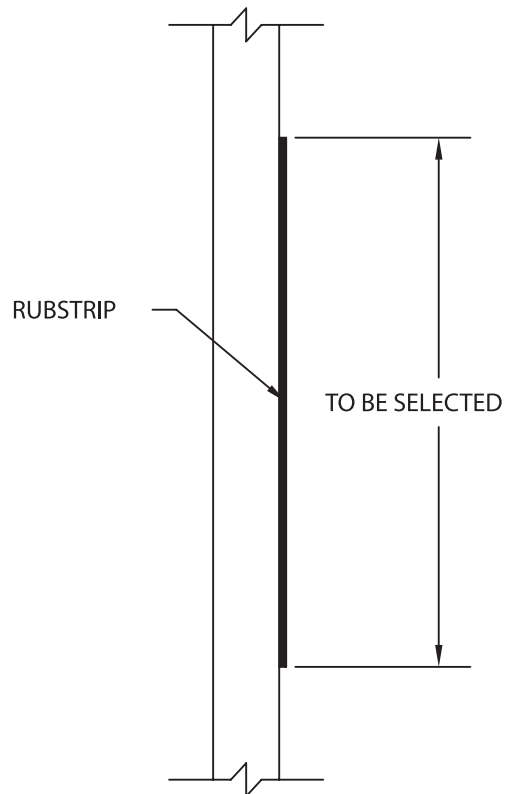

RUBSTRIP

NOTE:

1. LENGTH 8'-0" MAXIMUM
2. ALL STANDARD KOROGARD COLORS, .028", .040", & .060"
3. .080" & .125" ARE NON-STANDARD THICKNESS
4. NON-STANDARD AND CUSTOM COLORS REQUIRE MINIMUMS

RUBSTRIP
SCALE: 1:2