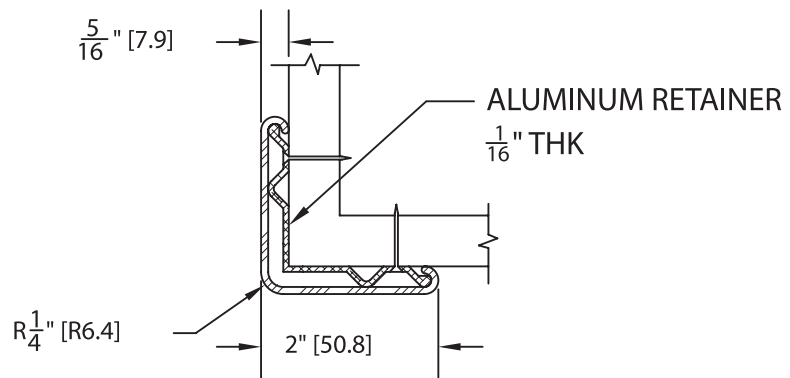

G100 CORNER GUARD

NOTE:
AVAILABLE IN PLASTIC CONTINUOUS RETAINER (G160)

G100, CORNER GUARD
SCALE: 1:2