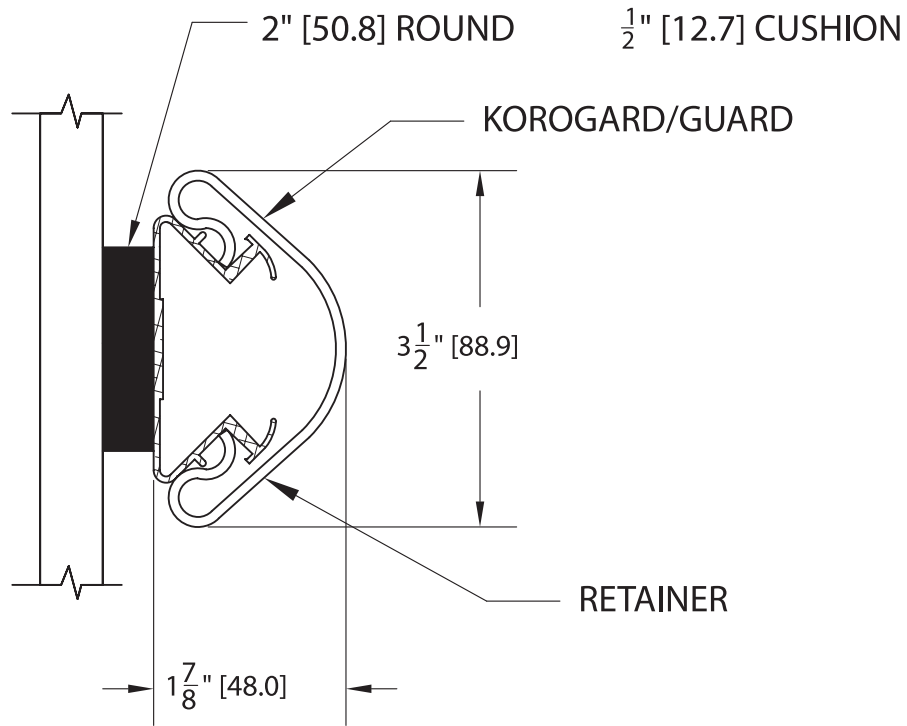

B100-SERIES BUMPER GUARDS

B130, BUMPER GUARD

SCALE: 1:2