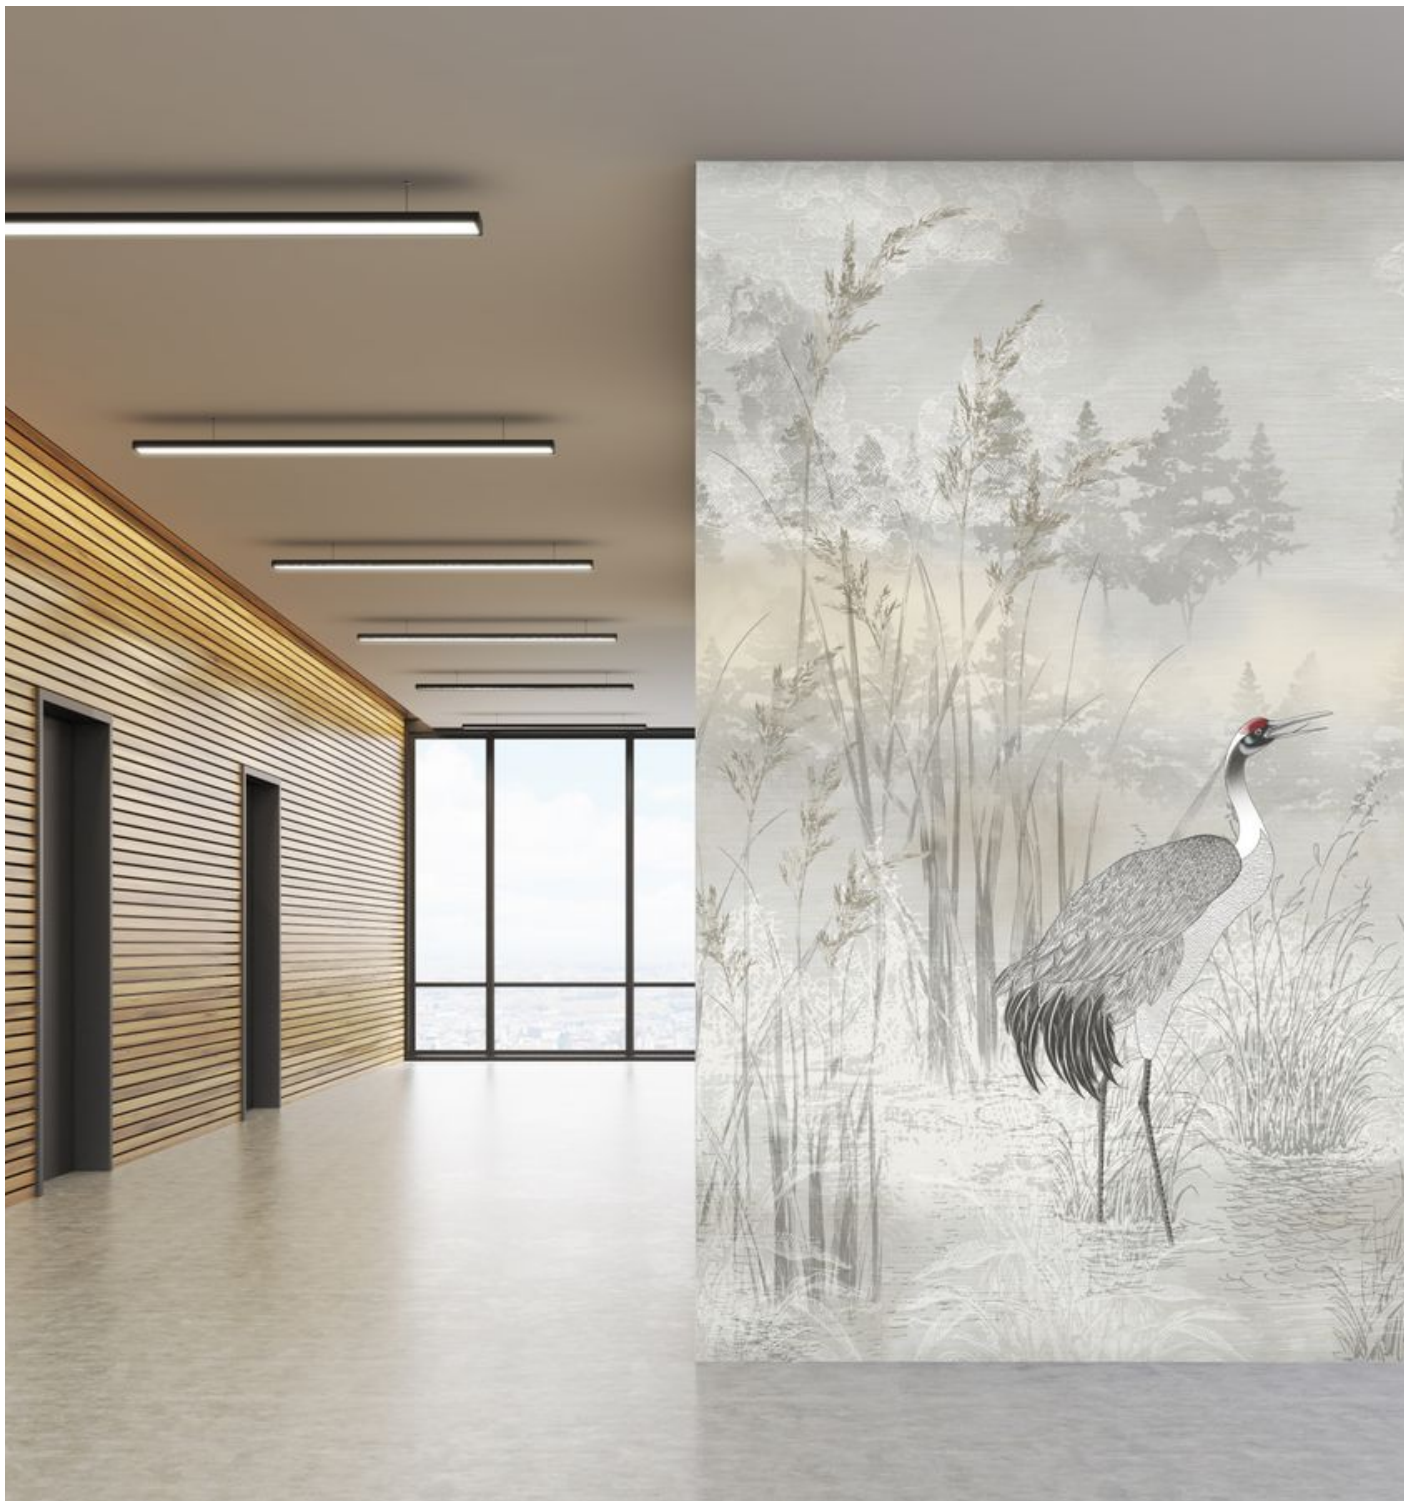

## Koroseal Digital Collection

Delicate lines, soft palettes, and nature-inspired scenes are revealed in the pattern In Full View. This design features colors you see when relaxing in the trees, hidden from sight, spying on nature.

# HERON SCENIQUE

## Koroseal Digital Collection

Heron Scenique is a landscape scenic set near a pond with grass fronds and herons lingering in the water. The soft colors and classic painting techniques shown in this design give a nod to a relaxing setting with a vintage twist.