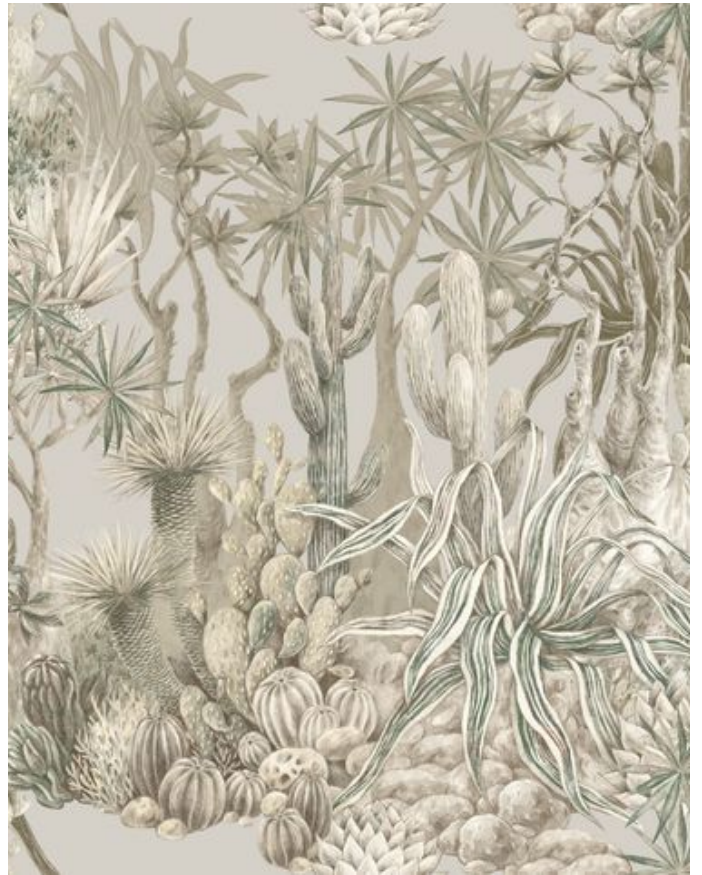

KDE-SNS-02 Desert