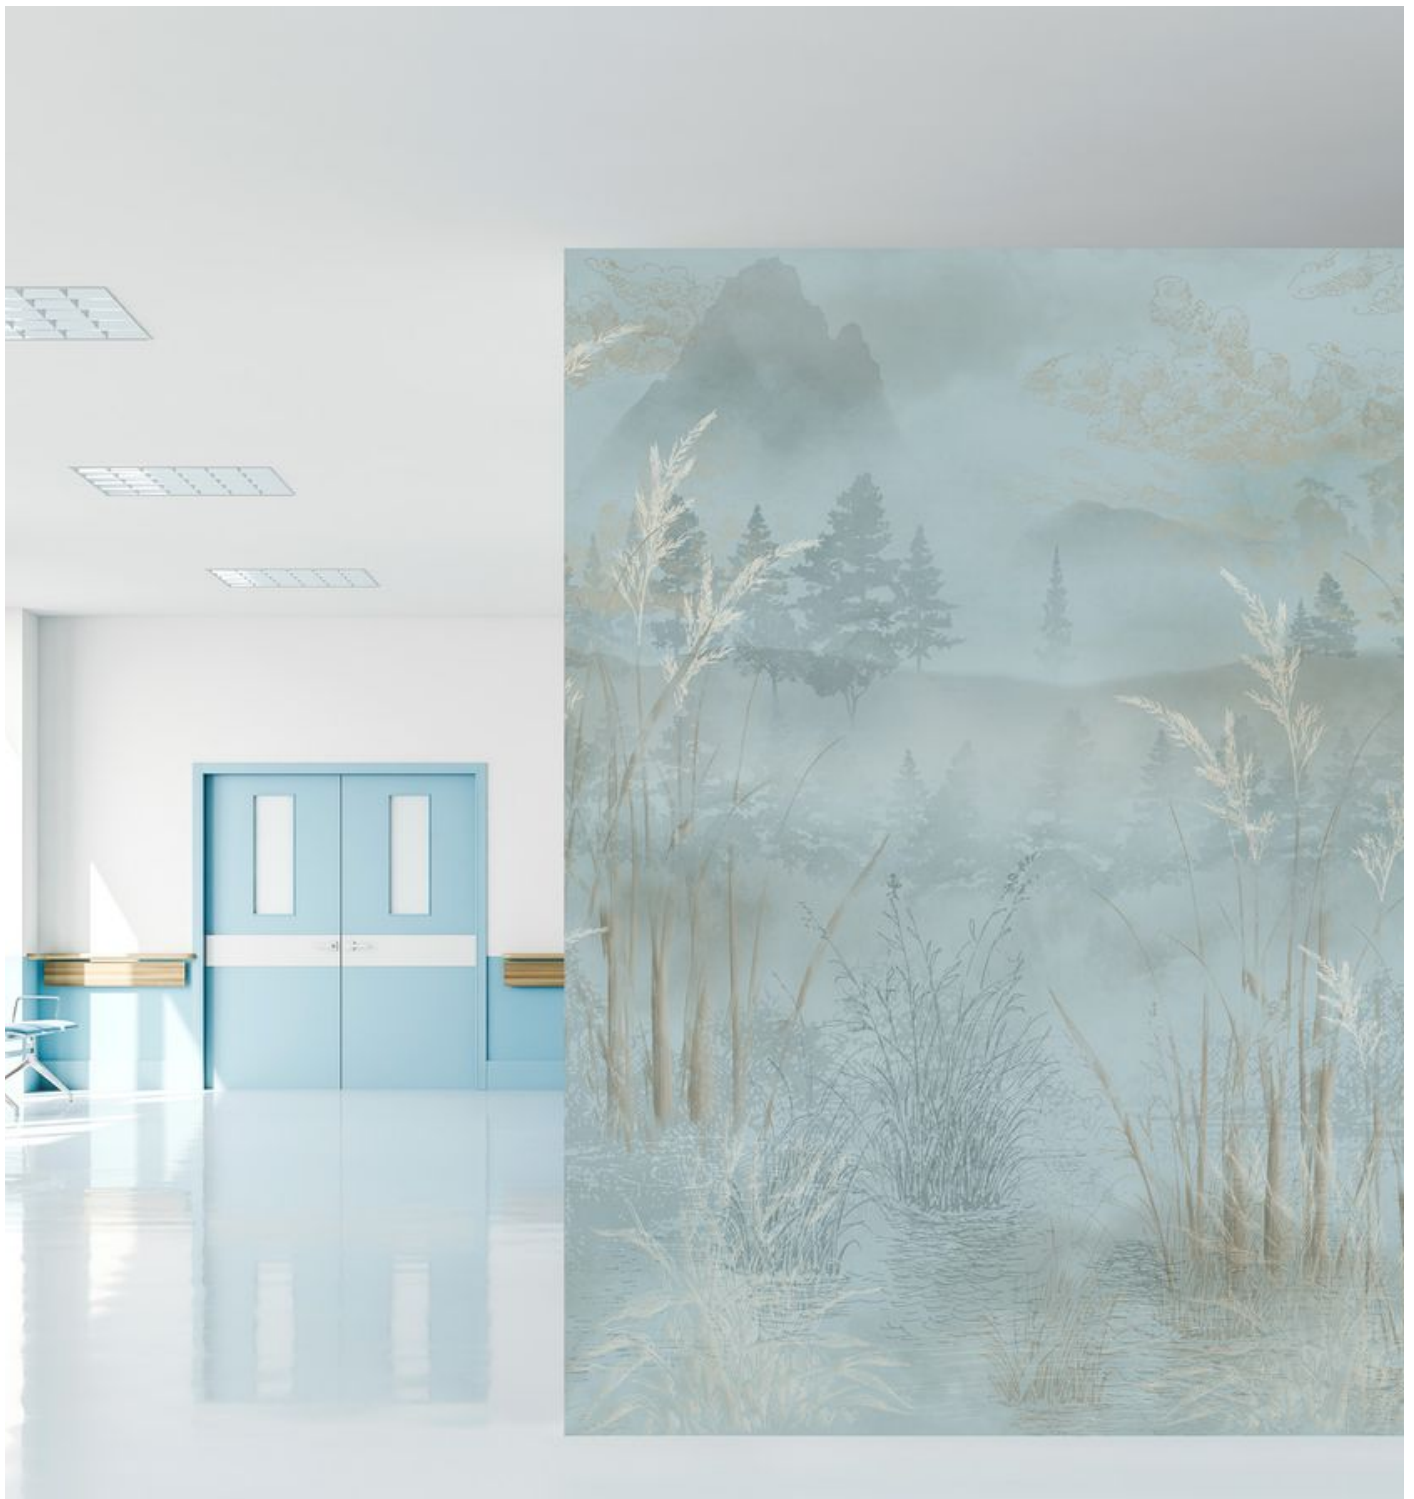

IN FULL VIEW

Koroseal Digital Collection

Delicate lines, soft palettes, and nature-inspired scenes are revealed in the pattern In Full View. This design features colors you see when relaxing in the trees, hidden from sight, spying on nature.