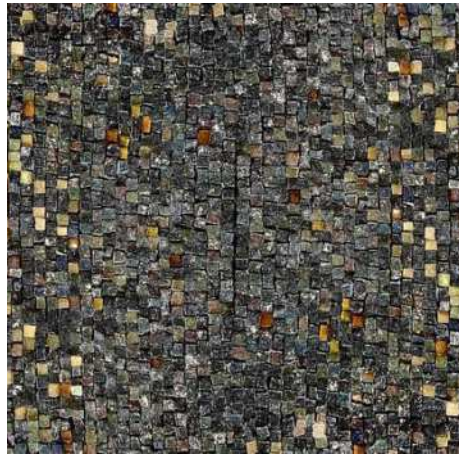

RTD-NAP-01 Napoli

[BROWSE ALL OF ROGER'S DESIGNS](#)