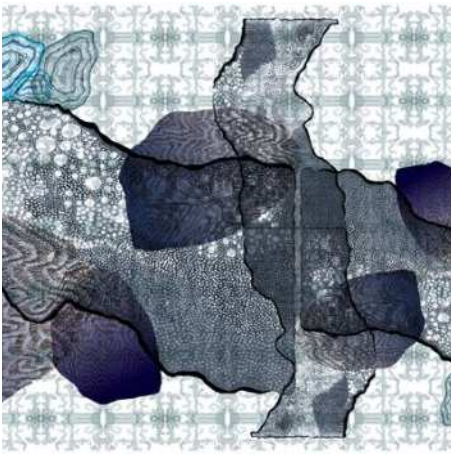

SRD-MIN-01 Minerva