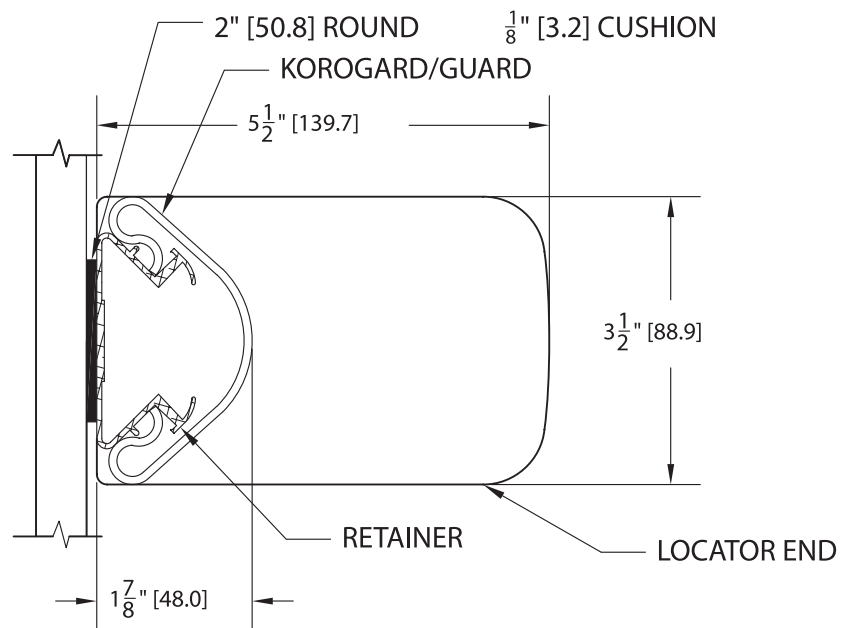

B100-SERIES BED LOCATORS

NOTE:

1. SIMILAR PRODUCT

B130- $\frac{1}{2}$ " MOUNTING CUSHIONS

B140-1 $\frac{1}{2}$ " BELLS

B120-BL, BUMPER GUARD WITH BED LOCATORS

SCALE: 1:2