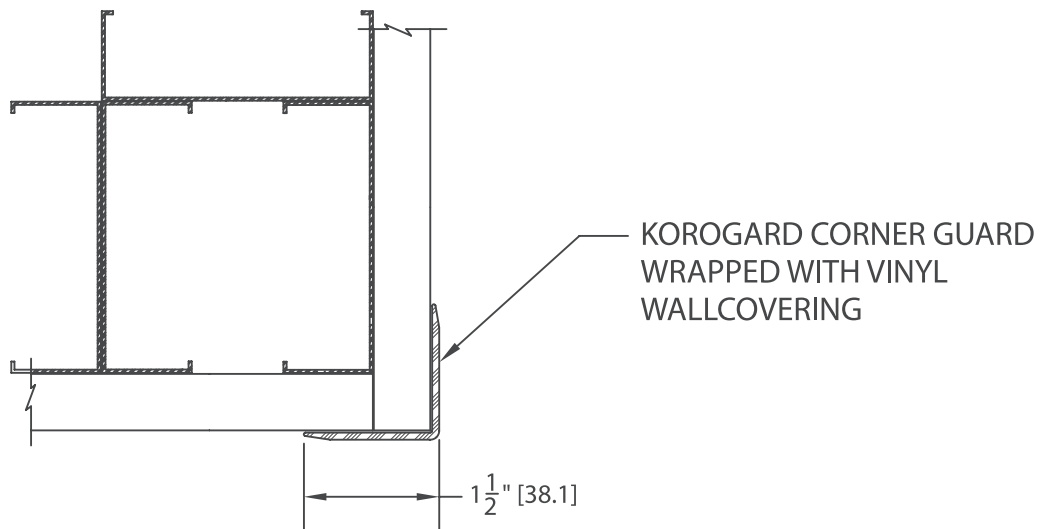

# GW15 VINYL WRAPED CORNER GUARD

**NOTE:**  
Standard Heights - 4', 8'

**GW15** Vinyl Wrapped Corner Guard  
Scale: 1:2