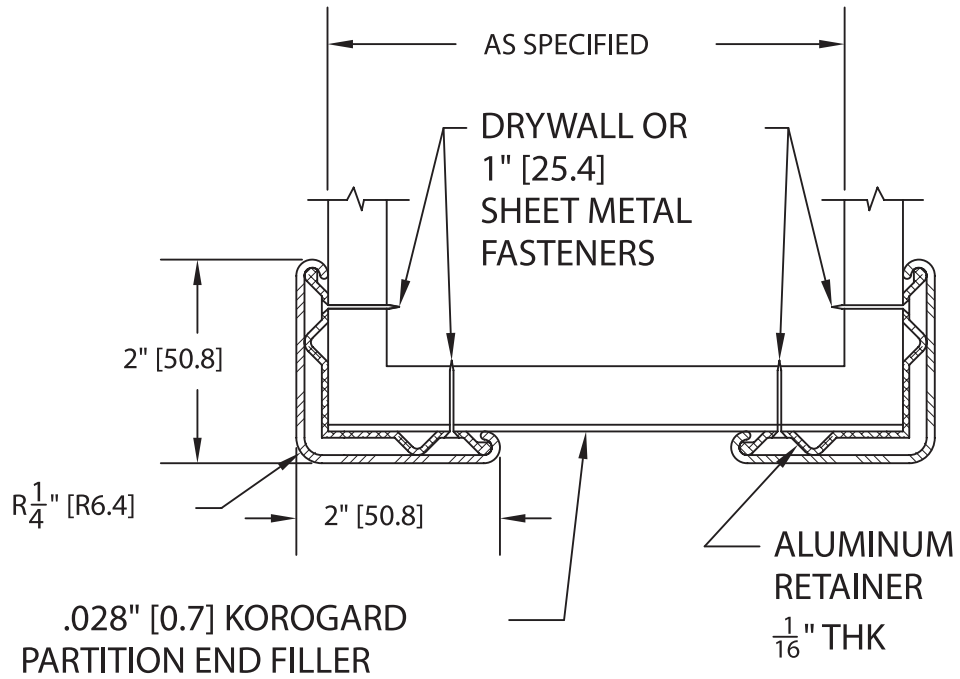

**G110 CORNER GUARD**

G110, CORNER GUARD

SCALE: 1:2