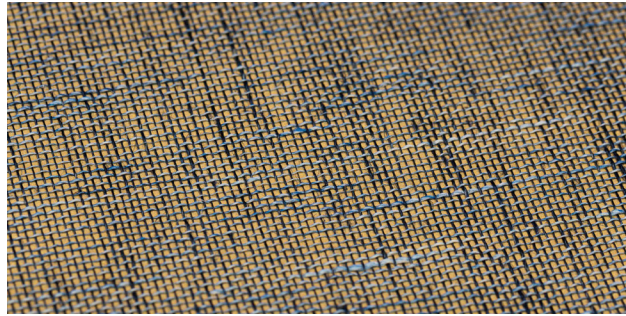

# CYRUS WEAVE (TAK-EA01)

# TAKUMI™

Artisan Crafted Wallcoverings

<b>Category:</b>	Intricate Weaves	
<b>Colorways:</b>	TAK-EA01-01	TAK-EA01-04
	TAK-EA01-02	TAK-EA01-05
	TAK-EA01-03	
<b>Content:</b>	Linen	
<b>Backing:</b>	Paper	
<b>Width (approx):</b>	92 cm. (36.2 in.)	
<b>Roll Size (approx):</b>	50 m. (54.7 yd.)	
<b>Sold by the Linear Meter</b>		
<b>Minimum Order Quantity:</b>	15 m. at 1 m. increments	
<b>Installation:</b>	Random Match	
<b>Vertical Repeat:</b>	N/A	
<b>Horizontal Repeat:</b>	N/A	
<b>Fire Testing:</b>	NFPA 101® Life Safety Code® ASTM E-84 Tunnel Test ASTM F-793: Category I, Decorative Class A Rating	

NOTE: "Width" is the trim width on the specification and represents the width of the wallcovering that will be received by the customer.

*Due to the handcrafted nature of this material, there may be a slight variance in design and color. This is a part of the inherent beauty of natural wallcoverings.*