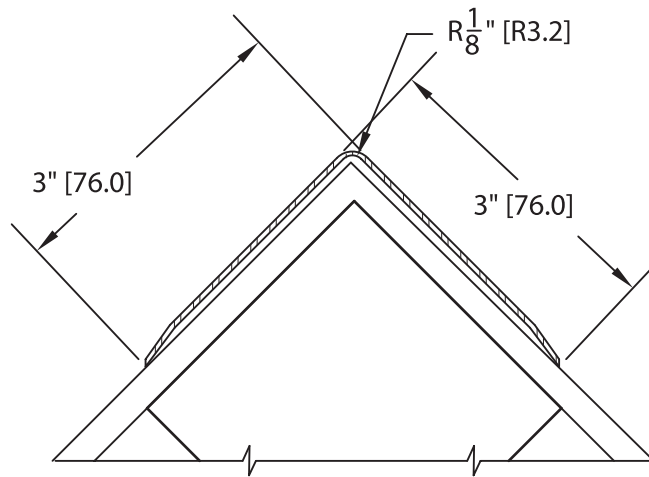

**GS30 STAINLESS STEEL CORNER GUARD**

GS30, STAINLESS STEEL CORNER GUARD  
SCALE: 1:2