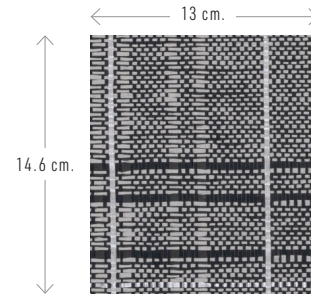

# TAKUMI™

Artisan Crafted Wallcoverings

**Category:** Intricate Weaves

**Colorways:** TAK-EF01-01  
TAK-EF01-02  
TAK-EF01-03

**Content:** Pulp & Polyester

**Backing:** Paper

**Width (approx):** 91 cm. (35.8 in.)

**Roll Size (approx):** 50 m. (54.7 yd.)

**Sold by the Linear Meter**

**Minimum Order Quantity:** 15 m. at 1 m. increments

**Installation:** Straight Match

**Vertical Repeat:** 14.6 cm. (5.7 in.)

**Horizontal Repeat:** 13 cm. (5.1 in.)