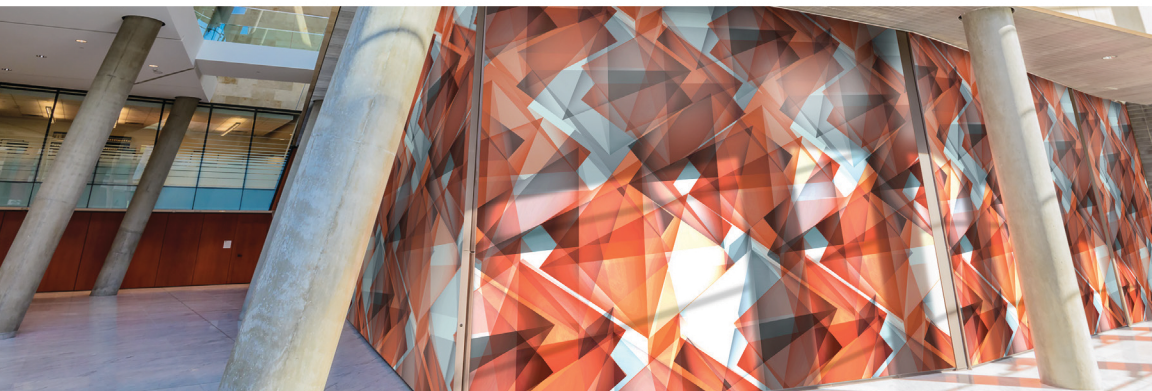

Introducing Fusion

Fusion wall protection + digital lab

Fusion combines the unlimited possibilities of the Koroseal Digital Lab with the durability of Wall Protection, allowing you to create almost any image for your walls with the impact resistance needed for wall protection. This state-of-the-art product fuses together digital imagery and rigid wall protection sheets — giving your digital image unmatched clarity, cleanability and durability.

You can choose to create your own digital pattern, scale or recolor one of our standard digital designs, or select from millions of stock images. Fusion offers you complete design freedom to express your vision and the assurance that your interior space will last for years to come.