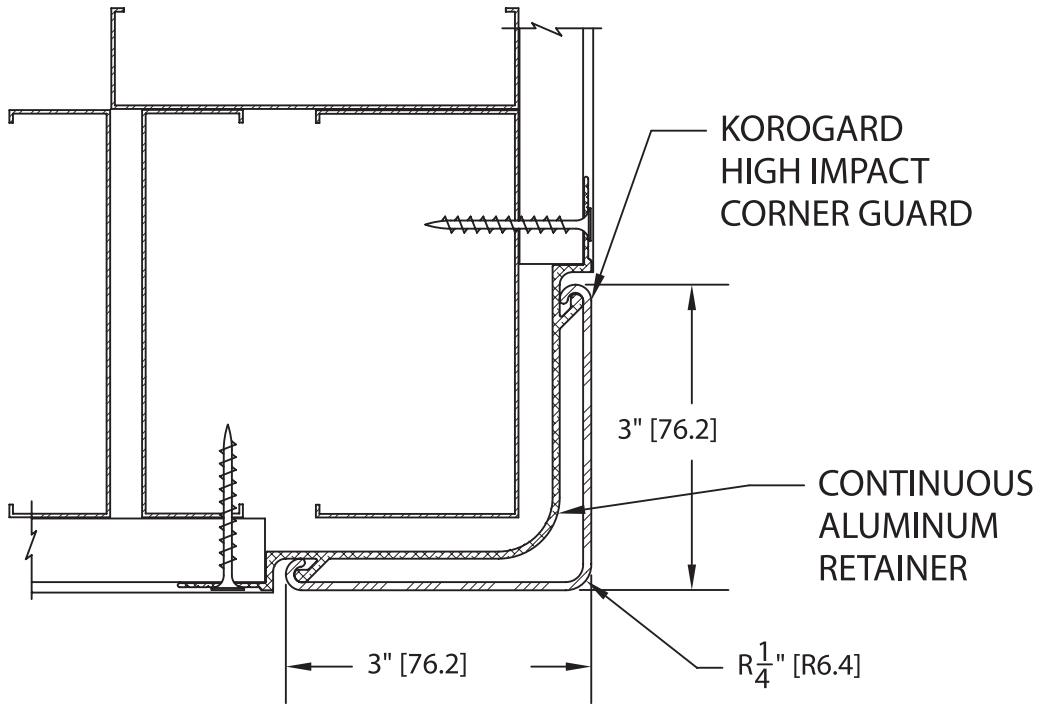

R400 RECESSED CORNER GUARD

R400, RECESSED CORNER GUARD
SCALE: 1:2