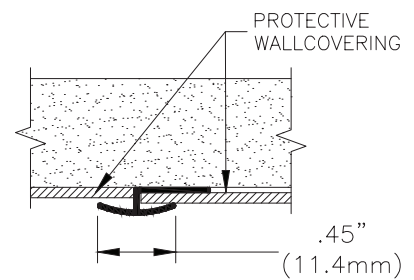

# STANDARD TRIM

NOTES:

- ☒ EXTRUDED RIGID VINYL
- ☒ MAINTENANCE FREE OTHER THAN ROUTINE CLEANING
- ☒ COLOR MATCHED TO KOROGARD WALLCOVERINGS
- ☒ SUPPLIED IN 10' LENGTHS
- ☒ M082 J-CAP FITS 0.028"-0.080" WALLCOVERING
- ☒ M083 INSIDE CORNER FITS 0.028"-0.080" WALLCOVERING
- ☒ M085 OUTSIDE CORNER FITS 0.028"-0.080" WALLCOVERING
- ☒ M087 DIVIDER BAR FITS 0.028"-0.040" WALLCOVERING
- ☒ M088 DIVIDER BAR FITS 0.060"-0.080" WALLCOVERING

M082 J-CAP

M083 INSIDE CORNER

M085 OUTSIDE CORNER

M087 DIVIDER BAR

M088 DIVIDER BAR