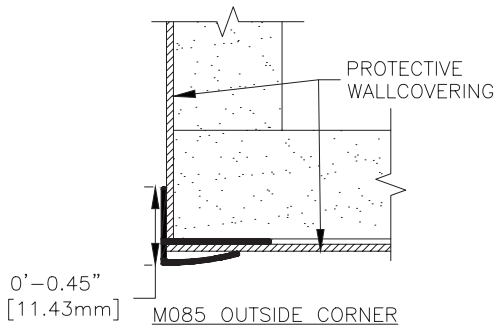

# STANDARD TRIM

NOTES:

- ☒ EXTRUDED RIGID VINYL
- ☒ MAINTENANCE FREE OTHER THAN ROUTINE CLEANING
- ☒ COLOR MATCHED TO KOROGARD WALLCOVERINGS
- ☒ SUPPLIED IN 10' LENGTHS
- ☒ M082 J-CAP FITS 0.028"-0.080" WALLCOVERING
- ☒ M083 INSIDE CORNER FITS 0.028"-0.080" WALLCOVERING
- ☒ M085 OUTSIDE CORNER FITS 0.028"-0.080" WALLCOVERING
- ☒ M087 DIVIDER BAR FITS 0.028"-0.040" WALLCOVERING
- ☒ M088 DIVIDER BAR FITS 0.060"-0.080" WALLCOVERING

M082 J-CAP

M083 INSIDE CORNER

M085 OUTSIDE CORNER

M087 DIVIDER BAR

M088 DIVIDER BAR