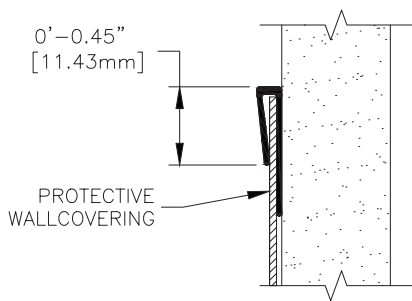

# STANDARD TRIM

NOTES:

- ☒ EXTRUDED RIGID VINYL
- ☒ MAINTENANCE FREE OTHER THAN ROUTINE CLEANING
- ☒ COLOR MATCHED TO KOROGARD WALLCOVERINGS
- ☒ SUPPLIED IN 10' LENGTHS
- ☒ M082 J-CAP FITS 0.028"-0.080" WALLCOVERING
- ☒ M083 INSIDE CORNER FITS 0.028"-0.080" WALLCOVERING
- ☒ M085 OUTSIDE CORNER FITS 0.028"-0.080" WALLCOVERING
- ☒ M087 DIVIDER BAR FITS 0.028"-0.040" WALLCOVERING
- ☒ M088 DIVIDER BAR FITS 0.060"-0.080" WALLCOVERING

M082 J-CAP

M083 INSIDE CORNER

M085 OUTSIDE CORNER

M087 DIVIDER BAR

M088 DIVIDER BAR