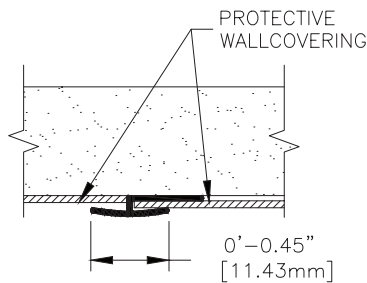

# STANDARD TRIM

NOTES:

- ☒ EXTRUDED RIGID VINYL
- ☒ MAINTENANCE FREE OTHER THAN ROUTINE CLEANING
- ☒ COLOR MATCHED TO KOROGARD WALLCOVERINGS
- ☒ SUPPLIED IN 10' LENGTHS
- ☒ M082 J-CAP FITS 0.028"-0.080" WALLCOVERING
- ☒ M083 INSIDE CORNER FITS 0.028"-0.080" WALLCOVERING
- ☒ M085 OUTSIDE CORNER FITS 0.028"-0.080" WALLCOVERING
- ☒ M087 DIVIDER BAR FITS 0.028"-0.040" WALLCOVERING
- ☒ M088 DIVIDER BAR FITS 0.060"-0.080" WALLCOVERING

M082 J-CAP

M083 INSIDE CORNER

M085 OUTSIDE CORNER

M087 DIVIDER BAR

M088 DIVIDER BAR