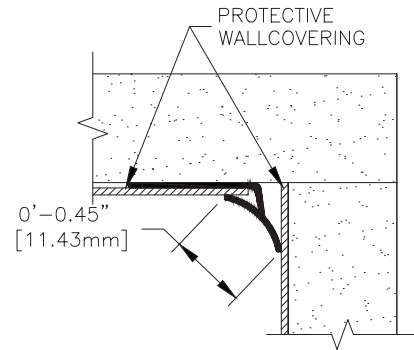

# STANDARD TRIM

NOTES:

- ☒ EXTRUDED RIGID VINYL
- ☒ MAINTENANCE FREE OTHER THAN ROUTINE CLEANING
- ☒ COLOR MATCHED TO KOROGARD WALLCOVERINGS
- ☒ SUPPLIED IN 10' LENGTHS
- ☒ M082 J-CAP FITS 0.028"-0.080" WALLCOVERING
- ☒ M083 INSIDE CORNER FITS 0.028"-0.080" WALLCOVERING
- ☒ M085 OUTSIDE CORNER FITS 0.028"-0.080" WALLCOVERING
- ☒ M087 DIVIDER BAR FITS 0.028"-0.040" WALLCOVERING
- ☒ M088 DIVIDER BAR FITS 0.060"-0.080" WALLCOVERING

M082 J-CAP

M083 INSIDE CORNER

M085 OUTSIDE CORNER

M087 DIVIDER BAR

M088 DIVIDER BAR