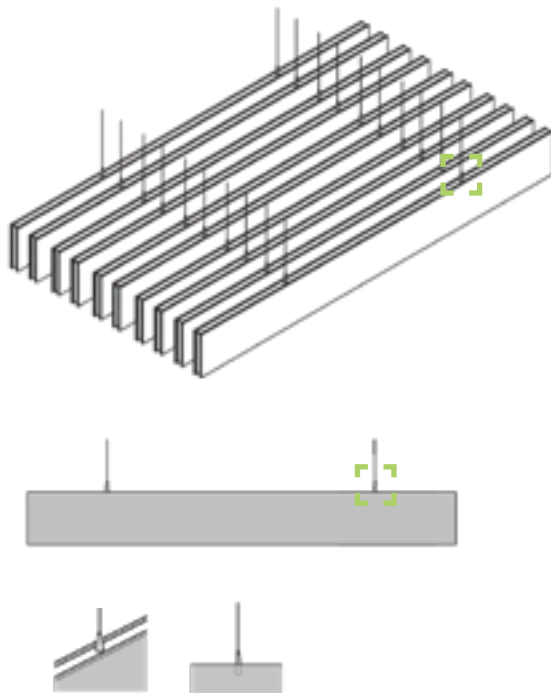

Aircraft Cable