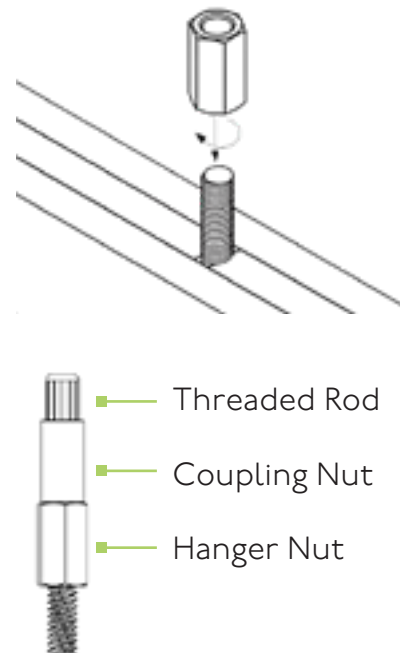

- ♦ 100% Polyethylene Terephthalate (PET)
- ♦ 55% recycled content

ENVIRONMENTAL FACTORS

- ♦ 100% recyclable
- ♦ Low VOC Emissions
- ♦ ASTM - D5116

INSTALLATION OPTIONS

Product can be installed with your choice of either aircraft cable or threaded rod attachments.

Aircraft Cable

Threaded Rod Attachment

9mm FINISHES

02
Taupe

03
Light Gray

05
Dark Green

07
White

08
Eggplant