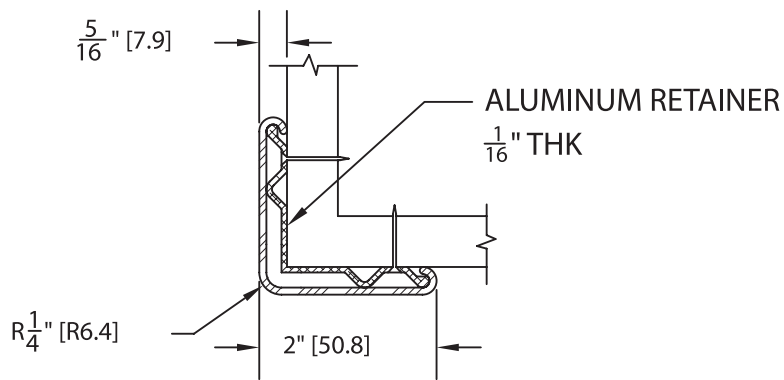

G100 CORNER GUARD

NOTE:
Available in plastic continuous retainer (G160)

G100 Corner Guard
Scale: 1:2