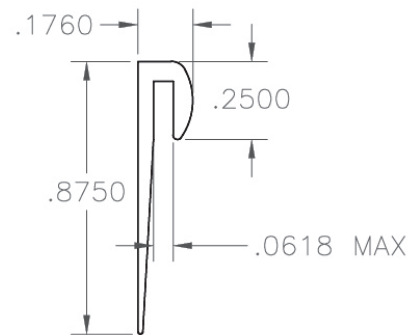

ALUMINUM TRIM

DIVIDER BAR (DB12)

INSIDE CORNER (IC12)

OUTSIDE CORNER (OC12)

J-CAP (JC12)