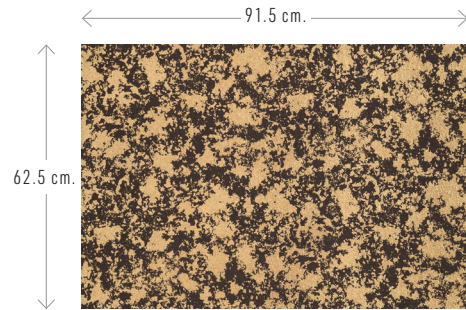

STEEPED LEAF (TAK-AA05-01)

Fact Sheet

TAKUMI™

Artisan Crafted Wallcoverings

Category: Exquisite Foils

Content: Pulp

Backing: Paper

Width (approx): 91.5 cm. (36 in.)

Roll Size (approx): 50 m. (54.7 yd.)

Sold by the Linear Meter

Minimum Order Quantity: 15 m. at 1 m. increments

Installation: Approximate Match

Vertical Repeat: 62.5 cm. (24.6 in.)

Horizontal Repeat: 91.5 cm. (36 in.)