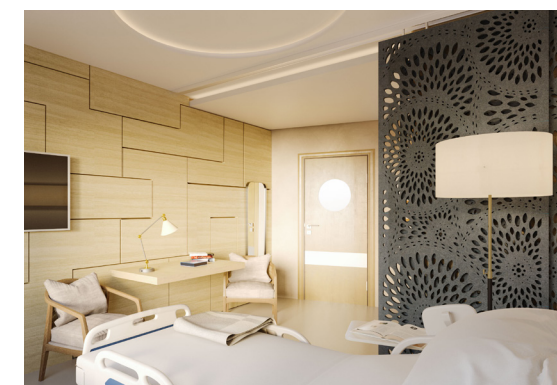

SURFACE MATERIAL: TYPE II WALLCOVERING