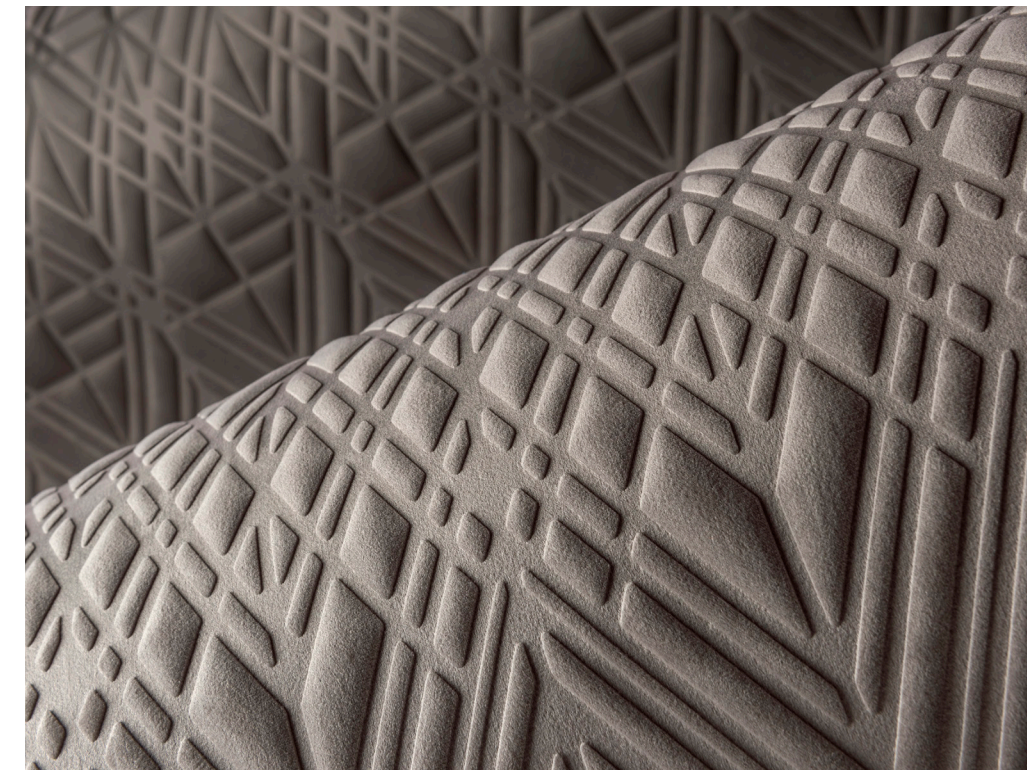

ARTE® VECTOR 87021