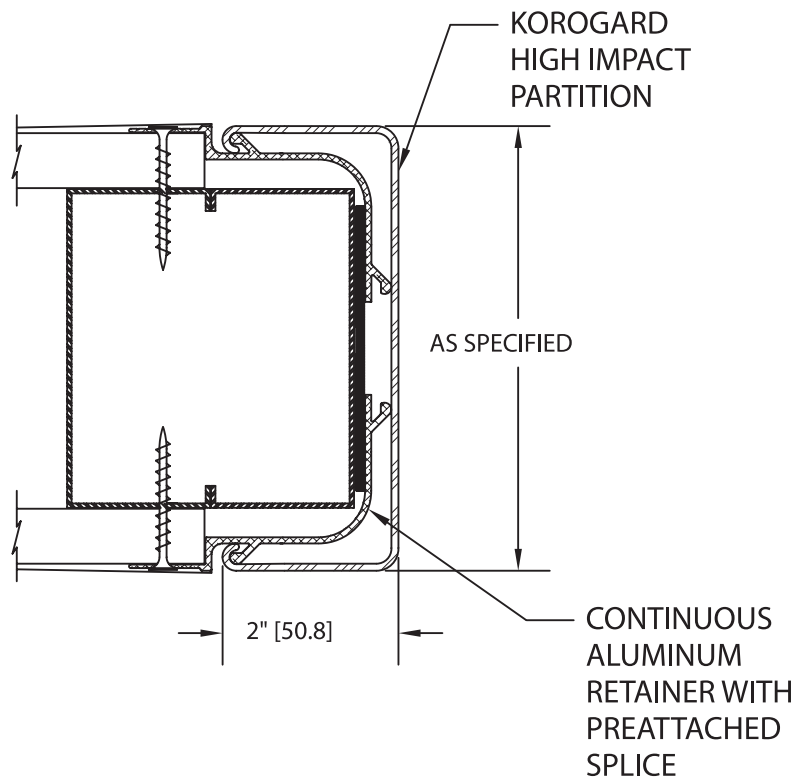

R110 RECESSED PARTITION END

Note:
HEIGHTS OVER 8'-4" ARE .040" COVER.
R110 MUST BE FULL HEIGHT, NO END CAPS.
AVAILABLE WITH FIRE BARRIER (R130)

R110, RECESSED PARTITION END
SCALE: 1:2